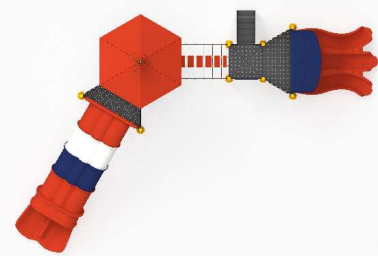

NEON-04

Age Range: 3-14
 Number Of Users: 35+
 Product Dimensions: 1548X1274X759cm
 Safety Area: 1948X1674cm
 Free-Fall Height: 315cm

x4 x4 x7 x5 x7

1548cm
 1948cm

1274cm
 1674cm

SKY SERIES

The Sky Series brings movement and discovery to playgrounds with its fluid design. Durable and safe, it provides children with a long-lasting, dynamic play experience.

SKY-01

Age Range: 3-14
 Number Of Users: 20+
 Product Dimensions: 1232X820X605cm
 Safety Area: 1632X1220cm
 Free-Fall Height: 250cm

x2 x1 x1 x6 x1 x2

1232cm
 1633cm

820cm
 1220cm

SKY-02

Age Range: 3-14
 Number Of Users: 21+
 Product Dimensions: 1218X813X510cm
 Safety Area: 1618X1213cm
 Free-Fall Height: 150cm