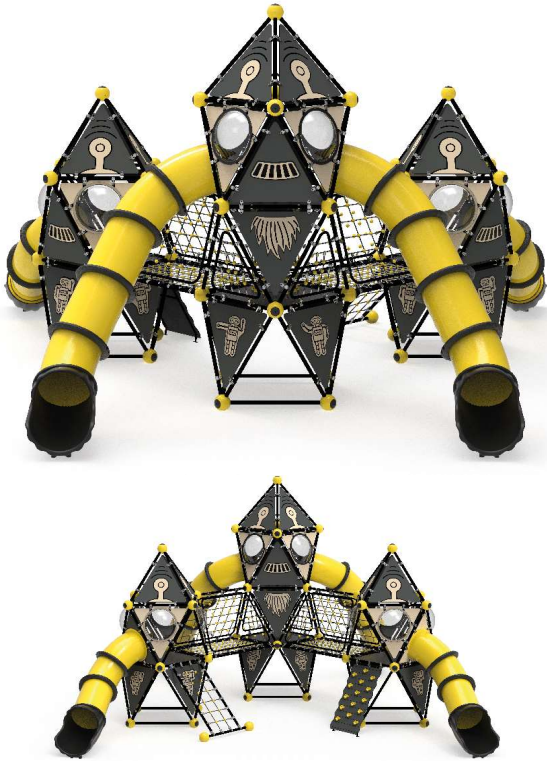

NEON-01

Age Range: 3-14
 Number Of Users: 7+
 Product Dimensions: 823X413X459cm
 Safety Area: 1123X713cm
 Free-Fall Height: 165cm

x1 x1 x1 x2

823cm
1123cm

413cm
713cm

NEON-02

Age Range: 3-14
 Number Of Users: 13+
 Product Dimensions: 1233X413X459cm
 Safety Area: 1533X713cm
 Free-Fall Height: 165cm

x2 x2 x2 x1 x2

1233cm
1533cm

413cm
713cm

NEON-03

Age Range: 3-14
 Number Of Users: 20+
 Product Dimensions: 1029X1012X609cm
 Safety Area: 1329X1412cm
 Free-Fall Height: 165cm

x3 x4 x3 x2 x4

1029cm
 1329cm

1012cm
 1412cm

NEON-04

Age Range: 3-14
 Number Of Users: 35+
 Product Dimensions: 1548X1274X759cm
 Safety Area: 1948X1674cm
 Free-Fall Height: 315cm

x4 x4 x7 x5 x7

1548cm
 1948cm

1274cm
 1674cm

SKY SERIES

The Sky Series brings movement and discovery to playgrounds with its fluid design. Durable and safe, it provides children with a long-lasting, dynamic play experience.