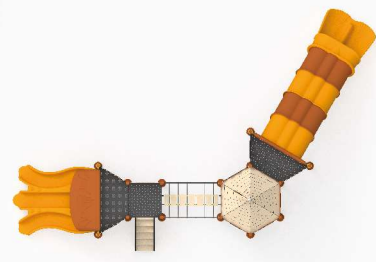

CST-01

Age Range: 3-14
 Number Of Users: 20+
 Product Dimensions: 1233X822X665cm
 Safety Area: 1633X1222cm
 Free-Fall Height: 250cm

x1

x1

x1

x7

x1

x2

1233cm
1633cm

822cm
1222cm

CST-02

Age Range: 3-14
 Number Of Users: 21+
 Product Dimensions: 1219X814X538cm
 Safety Area: 1619X1214cm
 Free-Fall Height: 150cm

x1

x1

x6

x1