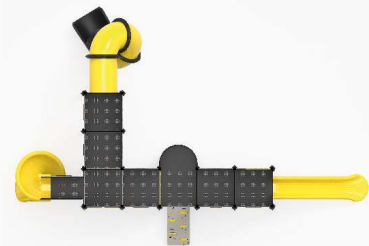

971cm
1371cm

653cm
1003cm