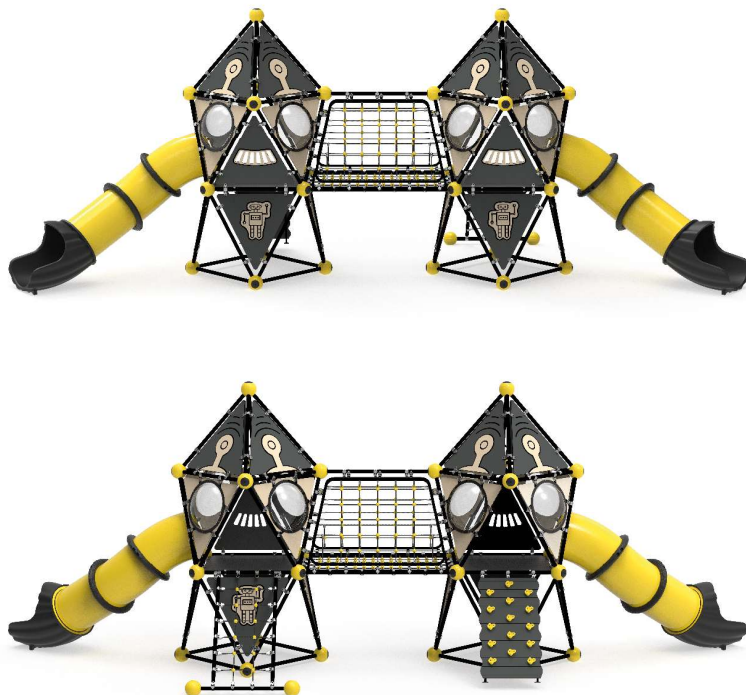

NEON-01

Age Range: 3-14
 Number Of Users: 7+
 Product Dimensions: 823X413X459cm
 Safety Area: 1123X713cm
 Free-Fall Height: 165cm

x1 x1 x1 x2

823cm
1123cm

413cm
713cm

NEON-02

Age Range: 3-14
 Number Of Users: 13+
 Product Dimensions: 1233X413X459cm
 Safety Area: 1533X713cm
 Free-Fall Height: 165cm

x2 x2 x2 x1 x2

1233cm
1533cm

413cm
713cm

NEON-03

Age Range: 3-14
 Number Of Users: 20+
 Product Dimensions: 1029X1012X609cm
 Safety Area: 1329X1412cm
 Free-Fall Height: 165cm

x3 x4 x3 x2 x4

1029cm
 1329cm

1012cm
 1412cm

NEON-04

Age Range: 3-14
 Number Of Users: 35+
 Product Dimensions: 1548X1274X759cm
 Safety Area: 1948X1674cm
 Free-Fall Height: 315cm

x4 x4 x7 x5 x7

1548cm
 1948cm

1274cm
 1674cm

SKY SERIES

The Sky Series brings movement and discovery to playgrounds with its fluid design. Durable and safe, it provides children with a long-lasting, dynamic play experience.