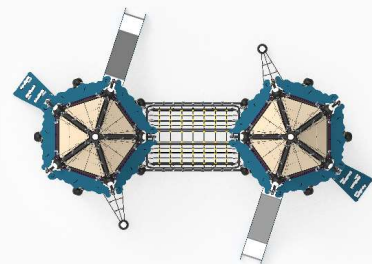

AYS-01

Age Range: 3-14
 Number Of Users: 7+
 Product Dimensions: 511X365X459cm
 Safety Area: 861X665cm
 Free-Fall Height: 100cm

x2 x1 x1 x1

511cm
861cm

365cm
665cm

AYS-02

Age Range: 3-14
 Number Of Users: 16+
 Product Dimensions: 863X623X459cm
 Safety Area: 1163X1023cm
 Free-Fall Height: 100cm

x4 x1 x2 x2 x2

863cm
1163cm

623cm
1023cm

AYS-03

Age Range: 3-14

Number Of Users: 19+

Product Dimensions: 1380X656X559cm

Safety Area: 1780X1056cm