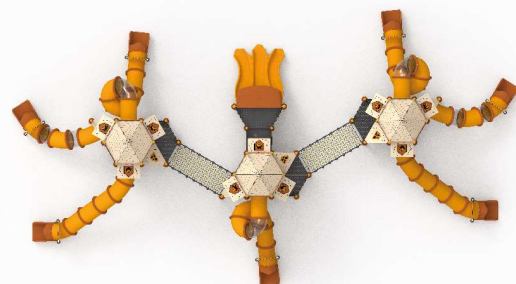

2364cm

2764cm

1286cm
1686cm

KALE SERIES

Kale Series offers an imaginative play experience inspired by its iconic architectural form and rising tower structures; with its robust construction, safety-focused details, and striking design language, it brings a distinctive character to every playground.