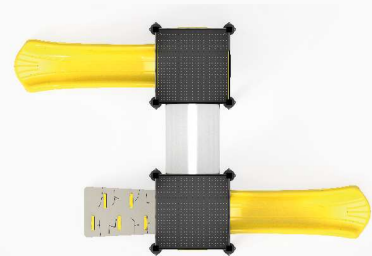

KALE-02

Age Range: 3-14
Number Of Users: 8+
Product Dimensions: 504X349X386cm
Safety Area: 904X549cm
Free-Fall Height: 100cm

x1 x2 x1 x1 x2