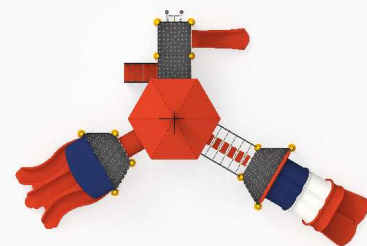

NEON-04

Age Range: 3-14
 Number Of Users: 35+
 Product Dimensions: 1548X1274X759cm
 Safety Area: 1948X1674cm
 Free-Fall Height: 315cm

x4 x4 x7 x5 x7

1548cm
 1948cm

1274cm
 1674cm

SKY SERIES

The Sky Series brings movement and discovery to playgrounds with its fluid design. Durable and safe, it provides children with a long-lasting, dynamic play experience.

SKY-01

Age Range: 3-14
 Number Of Users: 20+
 Product Dimensions: 1232X820X605cm
 Safety Area: 1632X1220cm
 Free-Fall Height: 250cm

x2 x1 x1 x6 x1 x2

1232cm
 1633cm

820cm
 1220cm

SKY-02

Age Range: 3-14
 Number Of Users: 21+
 Product Dimensions: 1218X813X510cm
 Safety Area: 1618X1213cm
 Free-Fall Height: 150cm

x1 x2 x5 x1 x1 x1 x3

1218cm
 1618cm

813cm
 1213cm

SKY-03

Age Range: 3-14
 Number Of Users: 40+
 Product Dimensions: 1974X981X787cm
 Safety Area: 2374X1381cm
 Free-Fall Height: 450cm

1974cm
 2374cm

987cm
 1381cm