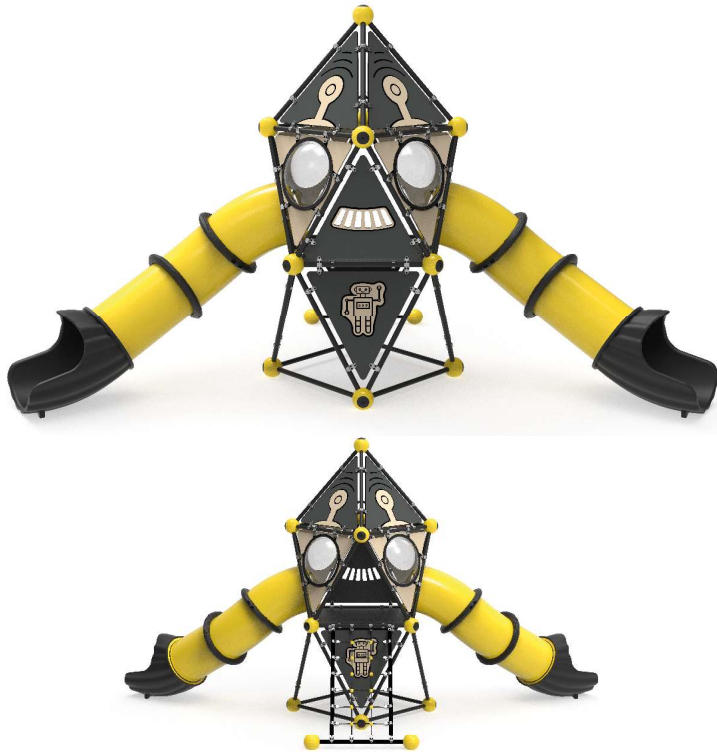

Age Range: 3-14
 Number Of Users: 8+
 Product Dimensions: 353X474X391cm
 Safety Area: 653X824cm
 Free-Fall Height: 150cm

x1

x2

x1

x2

x2

353cm
 474cm

653cm
 824cm

NEON SERIES

The Neon Series brings vibrant, playful energy to every playground, inspiring children to explore and create. With its durable construction and safe design, it ensures an engaging and joyful play experience even in busy, high-traffic areas.