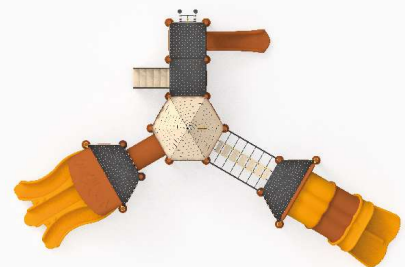

1219cm
1619cm

814cm
1214cm