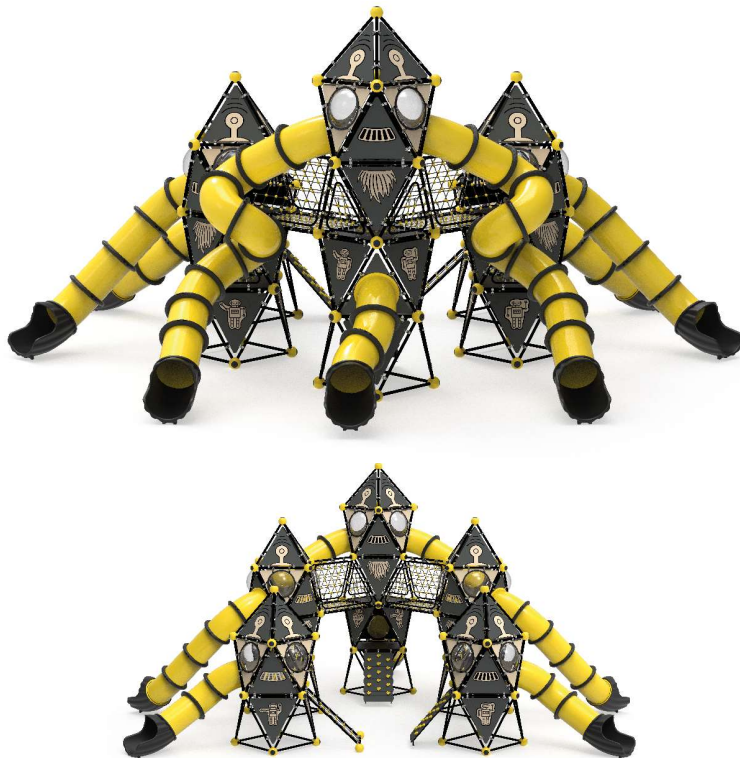

NEON-01

Age Range: 3-14
 Number Of Users: 7+
 Product Dimensions: 823X413X459cm
 Safety Area: 1123X713cm
 Free-Fall Height: 165cm

x1 x1 x1 x2

823cm
1123cm

413cm
713cm

NEON-02

Age Range: 3-14
 Number Of Users: 13+
 Product Dimensions: 1233X413X459cm
 Safety Area: 1533X713cm
 Free-Fall Height: 165cm

x2 x2 x2 x1 x2

1233cm
1533cm

413cm
713cm

NEON-03

Age Range: 3-14
 Number Of Users: 20+
 Product Dimensions: 1029X1012X609cm
 Safety Area: 1329X1412cm
 Free-Fall Height: 165cm

x3 x4 x3 x2 x4

1029cm
 1329cm

1012cm
 1412cm

NEON-04

Age Range: 3-14
 Number Of Users: 35+
 Product Dimensions: 1548X1274X759cm
 Safety Area: 1948X1674cm
 Free-Fall Height: 315cm

x4 x4 x7 x5 x7

1548cm
 1948cm

1274cm
 1674cm

SKY SERIES

The Sky Series brings movement and discovery to playgrounds with its fluid design. Durable and safe, it provides children with a long-lasting, dynamic play experience.

SKY-01

Age Range: 3-14
 Number Of Users: 20+
 Product Dimensions: 1232X820X605cm
 Safety Area: 1632X1220cm
 Free-Fall Height: 250cm

x2 x1 x1 x6 x1 x2

1232cm
 1633cm

820cm
 1220cm

SKY-02

Age Range: 3-14
 Number Of Users: 21+
 Product Dimensions: 1218X813X510cm
 Safety Area: 1618X1213cm
 Free-Fall Height: 150cm