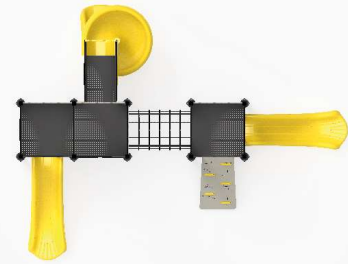

x1 x2 x1 x1 x2

504cm
 904cm

349cm
 549cm

KALE-03

Age Range: 3-14
 Number Of Users: 14+
 Product Dimensions: 643X494X436cm
 Safety Area: 943X894cm
 Free-Fall Height: 150cm

x2 x4 x1 x2 x3

643cm
 943cm

494cm
 894cm