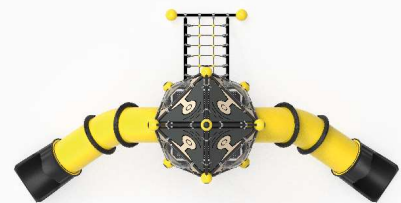

823cm
1123cm

413cm
713cm