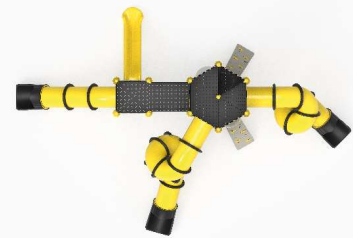

x1 x1 x3 x1 x3

841cm
 1241cm

573cm
 923cm

KALE-06

Age Range: 3-14
 Number Of Users: 25+
 Product Dimensions: 1209X823X660cm
 Safety Area: 1609X1223cm
 Free-Fall Height: 470cm

x7 x10 x4

1209cm
 1609cm

823cm
 1223cm