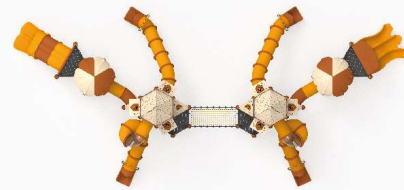

2427cm
2827cm

1110cm
1510cm