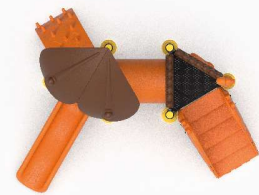

PS-M03

Age Range: 3-14
Number Of Users: 6+
Product Dimensions: 424X320X401cm
Safety Area: 724X670cm
Free-Fall Height: 100cm

424cm
724cm

320cm
670cm