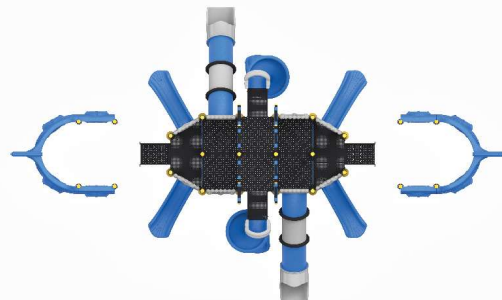

## PS-G04

Age Range: 3-14  
 Number Of Users: 28+  
 Product Dimensions: 1569X950X632cm  
 Safety Area: 1769X1350cm  
 Free-Fall Height: 200cm

950cm  
1350cm

1569cm  
1769cm