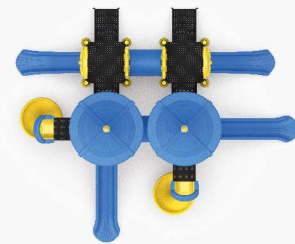

805cm
1155cm

670cm
1020cm