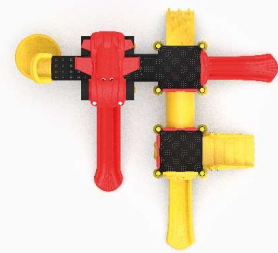

692cm
1092cm

633cm
983cm