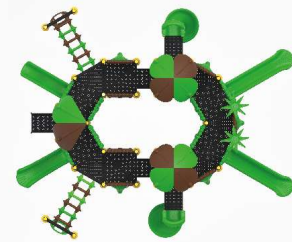

PS-N09

Age Range: 3-14
Number Of Users: 37+
Product Dimensions: 984X829X401cm
Safety Area: 1384X1229cm
Free-Fall Height: 150cm

x2 x3 x14 x2 x6

984cm
1384cm

829cm
1229cm