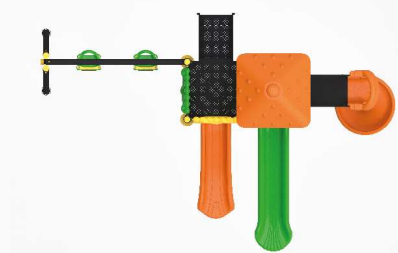

715cm
1015cm

482cm
882cm