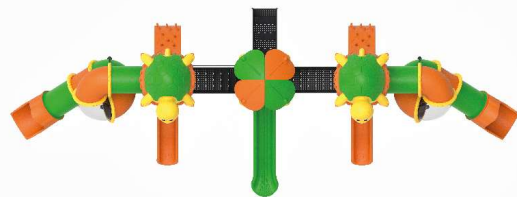

x5

x1

x5

882cm  
1232cm

895cm

1295cm

## PS-D06

Age Range: 3-14  
 Number Of Users: 17+  
 Product Dimensions: 1417X528X565cm  
 Safety Area: 1817X878cm  
 Free-Fall Height: 285cm

x2   x3   x5   x3   x5

1417cm  
 1817cm

528cm  
 878cm