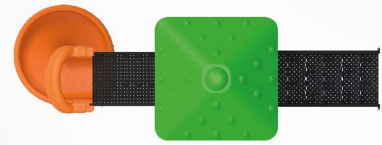

530cm
880cm

228cm
428cm