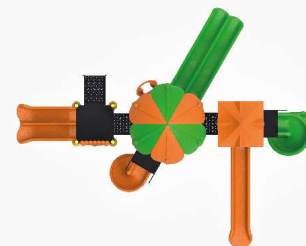

PS-R02

Age Range: 3-14
Number Of Users: 19+
Product Dimensions: 905X775X473cm
Safety Area: 1305X1175cm
Free-Fall Height: 200cm