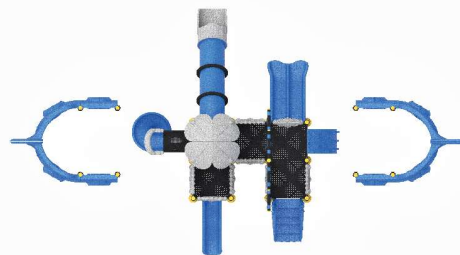

783cm
1183cm

1393cm

1593cm