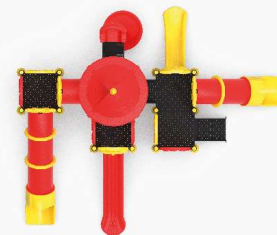

805cm
1104cm

699cm
1099cm