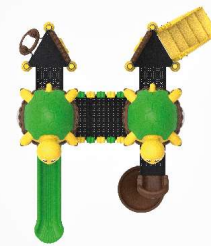

## PS-F02

Age Range: 3-14  
 Number Of Users: 9+  
 Product Dimensions: 600X524X411cm  
 Safety Area: 900X874cm  
 Free-Fall Height: 150cm

x1 x1 x1 x2 x2

600cm  
900cm

524cm  
874cm

## PS-F03

Age Range: 3-14  
 Number Of Users: 14+  
 Product Dimensions: 611X519X432cm  
 Safety Area: 961X769cm  
 Free-Fall Height: 150cm

x1 x3 x4 x2 x2

611cm  
961cm

519cm  
769cm