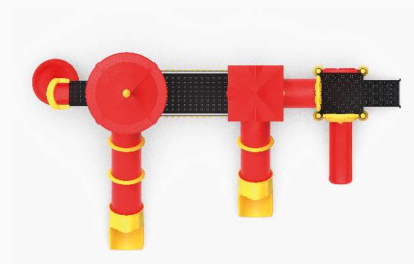

## PS-C05

Age Range: 3-14  
 Number Of Users: 11+  
 Product Dimensions: 757X615X451cm  
 Safety Area: 1157X965cm  
 Free-Fall Height: 150cm

757cm  
1157cm

615cm  
965cm

## PS-C06

Age Range: 3-14  
 Number Of Users: 13+  
 Product Dimensions: 960X511X451cm  
 Safety Area: 1310X911cm  
 Free-Fall Height: 150cm

960cm  
1310cm

511cm  
911cm