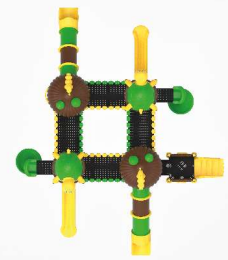

## PS-F10

Age Range: 3-14  
 Number Of Users: 28+  
 Product Dimensions: 1060X832X540cm  
 Safety Area: 1460X1032cm  
 Free-Fall Height: 200cm

x1 x5 x6 x2 x4 x6

832cm  
1032cm

1060cm  
1460cm

## PS-F11

Age Range: 3-14  
 Number Of Users: 33+  
 Product Dimensions: 1149X968X494cm  
 Safety Area: 1549X1318cm  
 Free-Fall Height: 150cm

968cm  
 1318cm

1149cm  
 1549cm