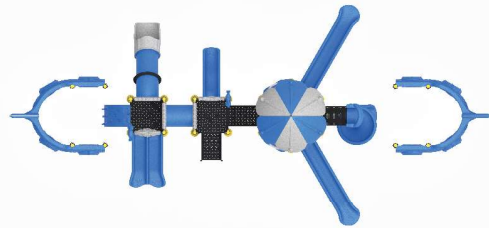

1671cm
1871cm

769cm
1169cm