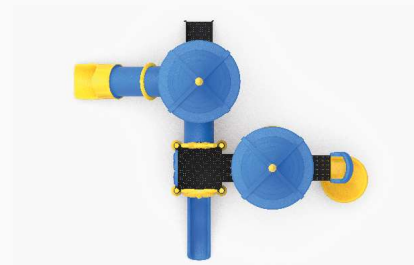

757cm
1157cm

615cm
965cm