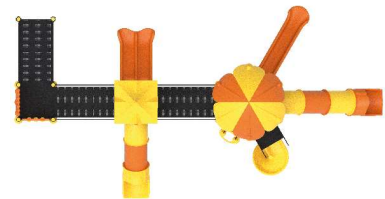

1241cm
1541cm

649cm
1049cm