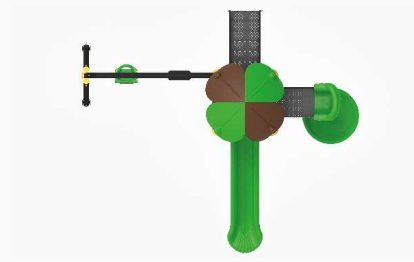

## PS-N01

Age Range: 3-14  
 Number Of Users: 9+  
 Product Dimensions: 599X524X396cm  
 Safety Area: 799X874cm  
 Free-Fall Height: 150cm

599cm  
799cm

524cm  
874cm