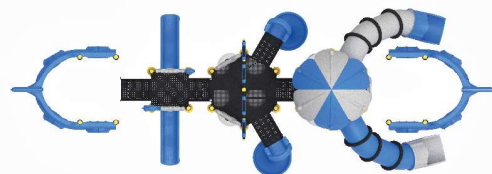

541cm
941cm

1526cm

1726cm