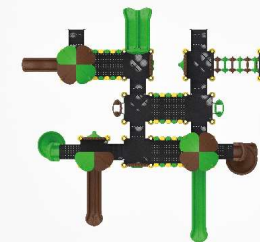

PS-N10

Age Range: 3-14
Number Of Users: 43+
Product Dimensions: 1066X1028X446cm
Safety Area: 1466X1428cm
Free-Fall Height: 200cm

x3 x7 x8 x3 x6