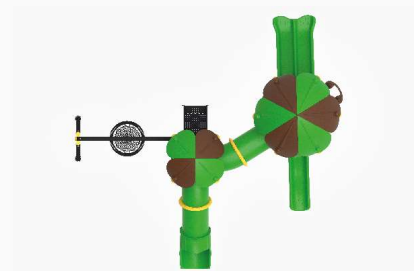

PS-N02

Age Range: 3-14
Number Of Users: 15+
Product Dimensions: 786X750X402cm
Safety Area: 1086X1141cm
Free-Fall Height: 100cm