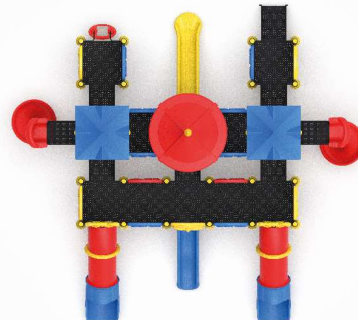

## PS-C08

Age Range: 3-14  
 Number Of Users: 15+  
 Product Dimensions: 805X699X451cm  
 Safety Area: 1104X1099cm  
 Free-Fall Height: 150cm

805cm  
1104cm

699cm  
1099cm

## PS-C09

Age Range: 3-14  
 Number Of Users: 26+  
 Product Dimensions: 955X855X451cm  
 Safety Area: 1355X1205cm  
 Free-Fall Height: 150cm

x1 x6 x10 x3 x6

855cm  
1205cm

955cm  
1355cm