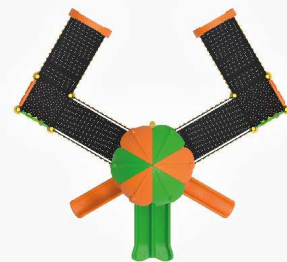

PS-S04

Age Range: 3-14
Number Of Users: 19+
Product Dimensions: 847X774X401cm
Safety Area: 1247X1174cm
Free-Fall Height: 100cm