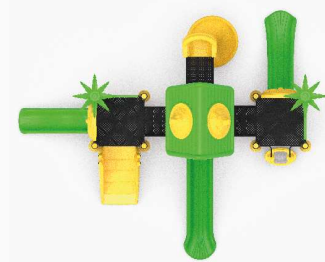

## PS-H09

Age Range: 3-14  
 Number Of Users: 15+  
 Product Dimensions: 725X587X423cm  
 Safety Area: 1025X987cm  
 Free-Fall Height: 150cm

x1 x3 x3 x1 x4

725cm  
 1025cm

587cm  
 987cm