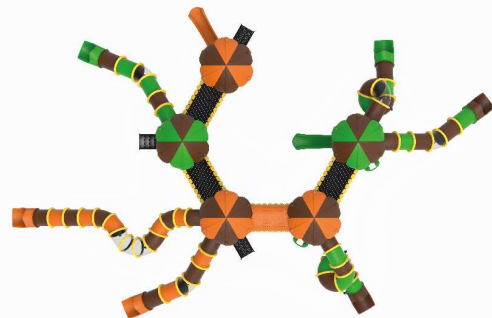

## PS-D10

Age Range: 3-14  
 Number Of Users: 90+  
 Product Dimensions: 2210X1418X774cm  
 Safety Area: 2610X1818cm  
 Free-Fall Height: 470cm

x14   x3   x1   x37   x5   x8

2210cm  
 2610cm

2610cm  
 1818cm